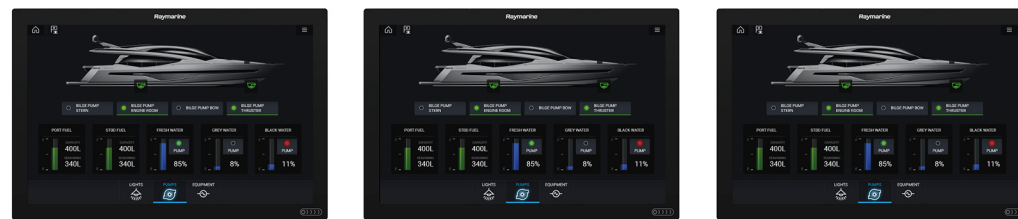

AXIOM MULTIFUNCTION NAVIGATION DISPLAYS

ETHERNET

HS5 Switch

NMEA2000

BILGE PUMPS

FAN

LIGHTING

ANCHOR

NAVIGATION LIGHTS

SWIMMING PLATFORM

UNDERWATER LIGHTS

WINDSCREEN WIPERS

DECK SUNSHADE

POWER HATCH