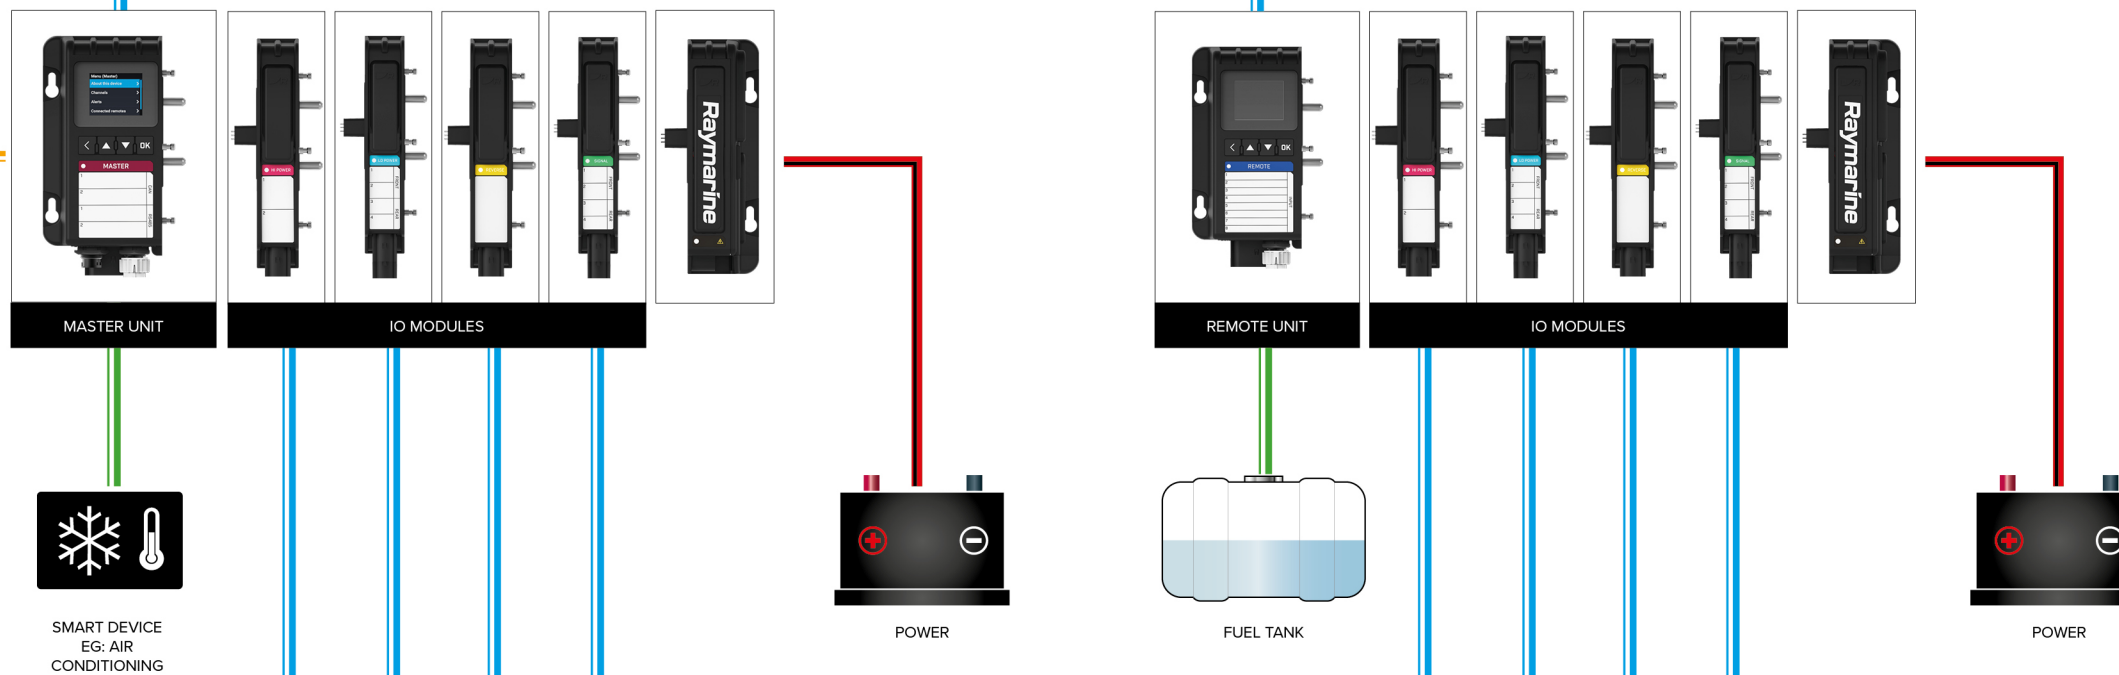

AXIOM MULTIFUNCTION NAVIGATION DISPLAYS

ETHERNET

HS5 Switch

NMEA2000

BILGE PUMPS

FAN

LIGHTING

ANCHOR

NAVIGATION LIGHTS

SWIMMING PLATFORM

UNDERWATER LIGHTS

WINDSCREEN WIPERS

DECK SUNSHADE

POWER HATCH